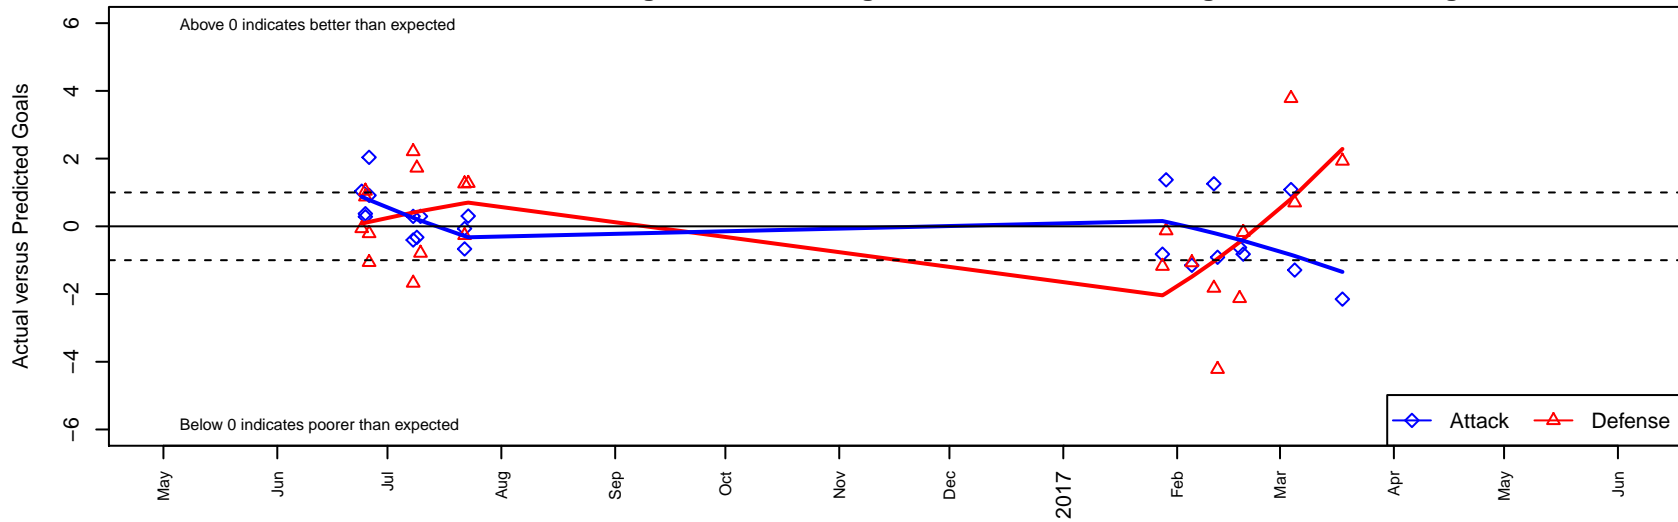

PCU Black B98

Portland City United SC
 Portland, OR
 B98 total strength=1437
 attack=8.81 defense=9.36
 spr league = Win OYS B98 Div 1

alt names used:
 PCU 98B Black
 PORTLAND CITY UNITED SC PCU 98B BLAC
 PCU 98B BLACK
 PCU 98B Black

Venues played:
 2016 Clash At the Border Div 2 Gold/Silver U18
 2016 PCU Summer Classic High School Gold
 2016 Oswego Nike Cup Super Group Silver U18
 2016 Win OYS B98 Division 1

PCU Black B98
 Dots are actual minus expected GF (blue circles) and GA (red triangles).
 Blue line is smoothed change in attack strength. Red is smoothed change in defense strength.

**attack and defense variance (black dot)
relative to other teams
and top 10 in region**

**attack and defense rating
relative to others at age
and all opponents in last 13 months**

**attack and defense rating
relative to others at age
and all opponents in last 13 months**

Performance relative to 13 month average

Performance relative to 13 month average

Distribution of opponents
 Red = Lose zone, Blue = Win zone, Green = Even
 Black line separates win/lose zones

lot. A=Neither has attack advantage, B=Opponent has both attack and defense advantage, C=Opponent has both attack and defense disadvantage, D=Both have