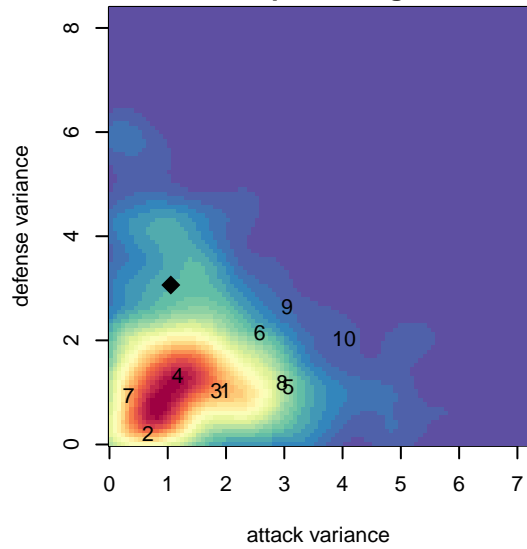

PCU Black B98

Portland City United SC
 Portland, OR
 B98 total strength=1437
 attack=8.81 defense=9.36
 spr league = Win OYS B98 Div 1

alt names used:
 PCU 98B Black
 PORTLAND CITY UNITED SC PCU 98B BLAC
 PCU 98B BLACK
 PCU 98B Black

Venues played:
 2016 Clash At the Border Div 2 Gold/Silver U18
 2016 PCU Summer Classic High School Gold
 2016 Oswego Nike Cup Super Group Silver U18
 2016 Win OYS B98 Division 1

PCU Black B98
 Dots are actual minus expected GF (blue circles) and GA (red triangles).
 Blue line is smoothed change in attack strength. Red is smoothed change in defense strength.

**attack and defense variance (black dot)
relative to other teams
and top 10 in region**

**attack and defense rating
relative to others at age
and all opponents in last 13 months**

**attack and defense rating
relative to others at age
and all opponents in last 13 months**

Performance relative to 13 month average

Performance relative to 13 month average

Distribution of opponents
 Red = Lose zone, Blue = Win zone, Green = Even
 Black line separates win/lose zones

lot. A=Neither has attack advantage, B=Opponent has both attack and defense advantage, C=Opponent has both attack and defense disadvantage, D=Both have